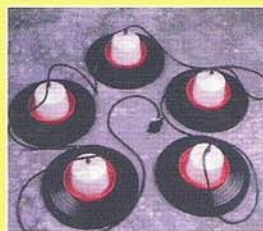

Made of rust-free aluminum dome pan with latest ceramic technology.
*lights instantly and easy to adjust heat required.
*virtually maintenance free.
Unit comes with complete accessories,such as pressure adjuster,
3 meters rubber tubing,and clamps.

瓦斯調整器 T 型接頭
BROODER ACCESSORIES

Model:A-1602
T shape connector for
double gas intake brooder.
Model:A-1603
Middle gas pressure adjuster.
good for 8 brooder per tank.

直式手提飲水機
WATER DISPENSERS-TURE TYPE

For all type of birds.
A-624 capacity 4 liter
A-627 capacity 7 liter
A-628 capacity 8 liter

圓形手提飲水機
**WATER DISPENSERS-
BALL TYPE**

For all type of birds.
A-561 capacity 1 liter
A-564 capacity 4 liter
A-567 capacity 7 liter
A-568 capacity 8 liter

迷你水盤
MINI DRINKER

Model:A-058
capacity:1,000-1,500 birds per set
(day old chicks) Automatic round
drinker,5 pieces in one set. Supplied
with saddle connector and tubing.
Improved plastic water floater,
parts available.