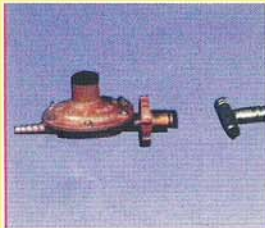

瓦斯調整器 T 型接頭
BROODER ACCESSORIES

Model:A-1602
T shape connector for
double gas intake brooder.
Model:A-1603
Middle gas pressure adjuster.
good for 8 brooder per tank.