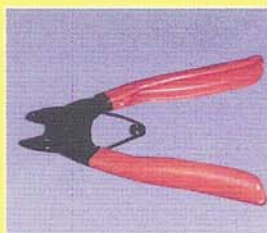

Completed assembly set,easy installation.
Attach in front of the fans,
Mist air prevents heat stroke.

蛋盤

EGG TRAY

Model:A-052

Made of high quality plastic,
provide well protection to the eggs

裝配鉗

WIREWORK ASSEMBLY PLIERS