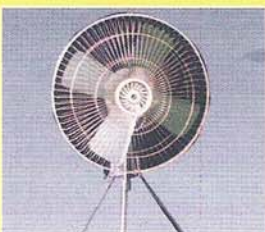

電風扇
24" FAN WITH 3 STAND STEADY
Model:A-1824
Motor:1/2HP,1PH,220V,60Hz
Air output :4,000 CFM
With 4 aluminum blades and galvanized stand.