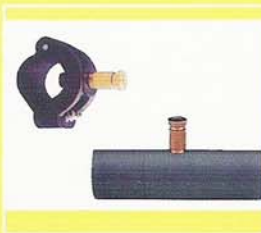

噴霧器
NOZZLE
Model:A-020
Design to spray very fine mist, easy to reduce the temperature, and good for all type of the houses.